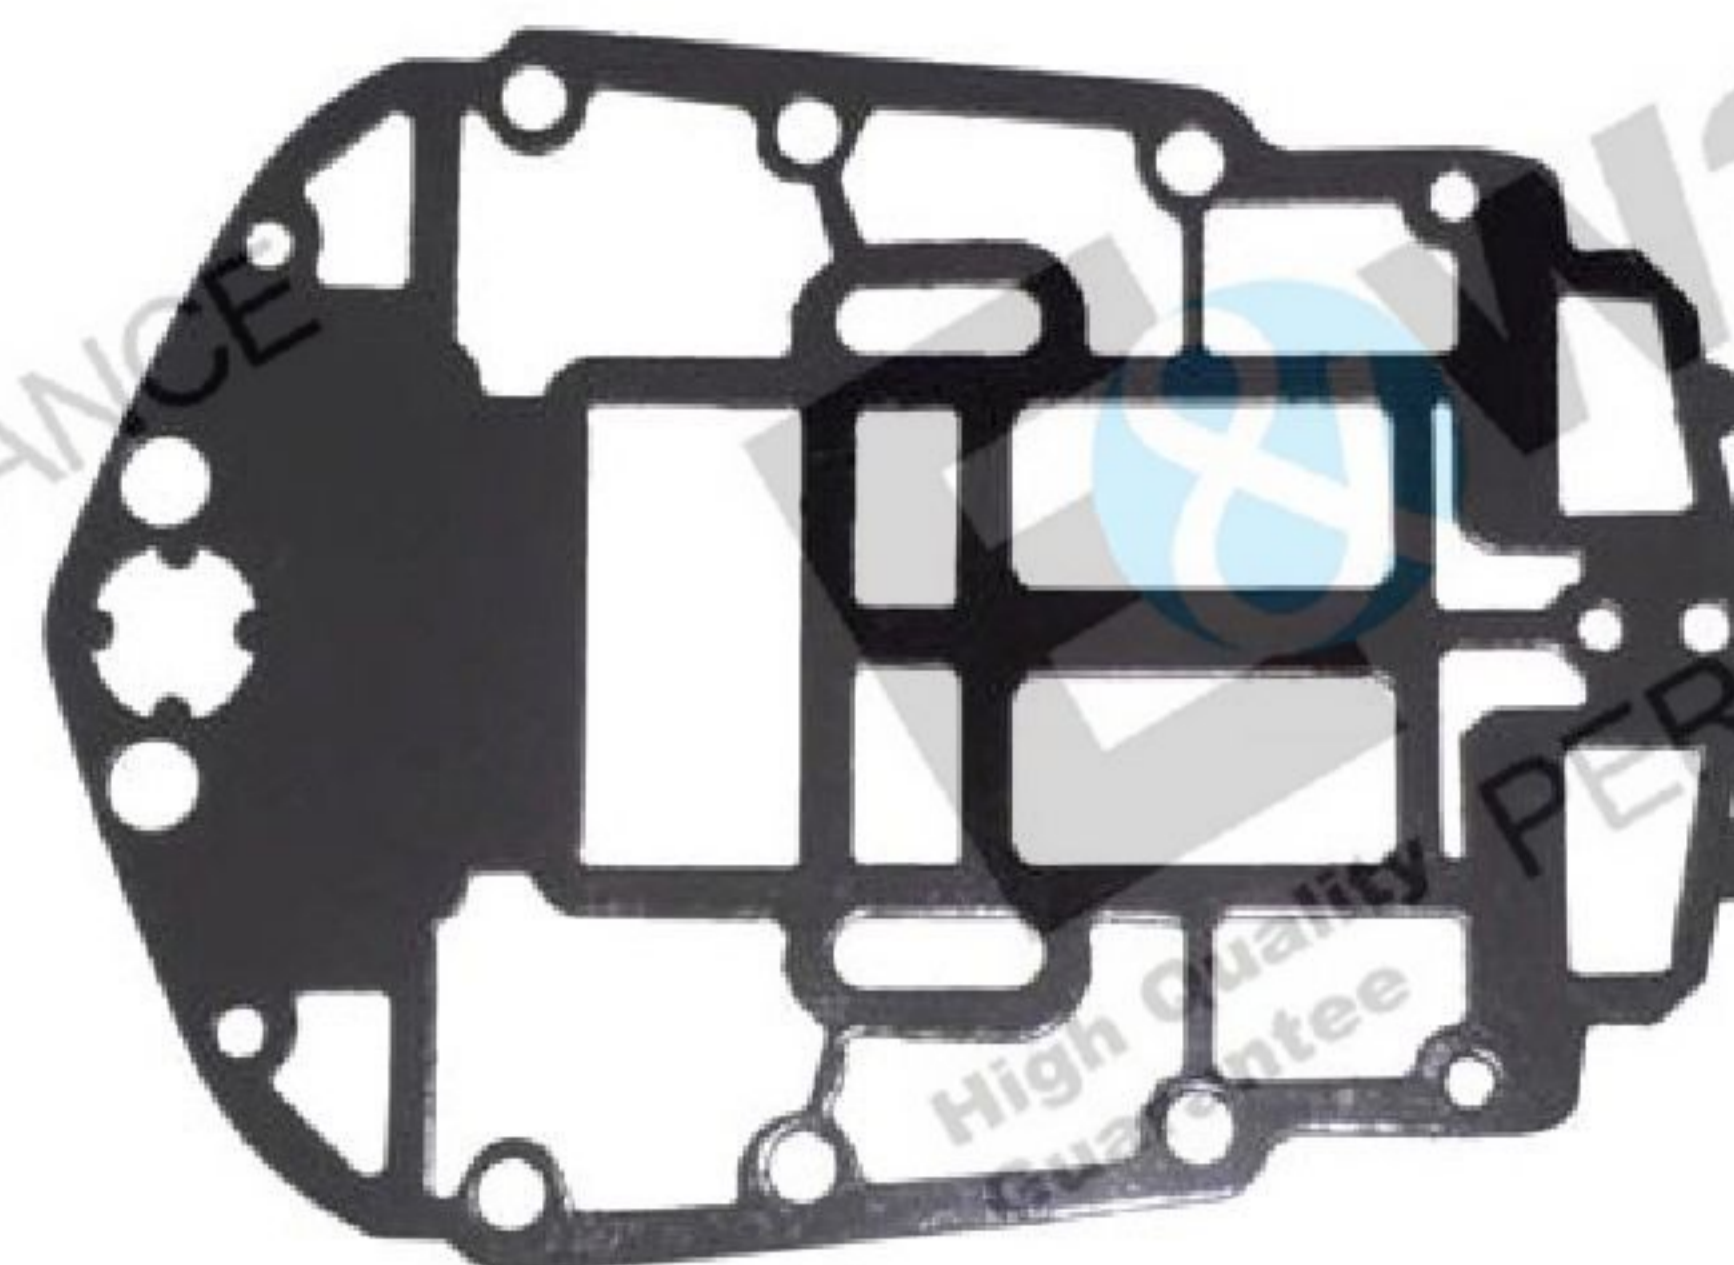

OB-028

Model: OMC/Johnson/Evinrude 5/5.5/6HP
Part No. 329103
Product Name: Cylinder Head Gasket
Bore Size: 51.3/mm
Size: 155*103*1.6/mm

OB-029

Model: OMC/Johnson/Evinrude 150/155/175HP
Part No. 335360/766779/320745
Product Name: Cylinder Head Gasket
Bore Size: 91/mm
Size: 358*152*1.6/mm

OB-030

Outboard Motor Gasket

P6

Model:Mercury 120HP
Part No.27-824615-2
Product Name:Cylinder Head Gasket
Bore Size:87/mm
Size:440*143*1.4/mm

OB-031

Model:OMC/Johnson/Evinrude 90/105/115HP
Part No. 343853
Product Name:Powerhead Mounting Gasket
Size:287*203*1.0/mm

OB-032

Model:OMC/Johnson/Evinrude
Part No. 344386
Product Name:Powerhead Mounting Gasket
Size:287*203*1.0/mm

OB-033

Model:Mercury
Part No.27-19050-3
Product Name:Divider Plate Gasket
Size:395*125*0.8/mm

OB-034